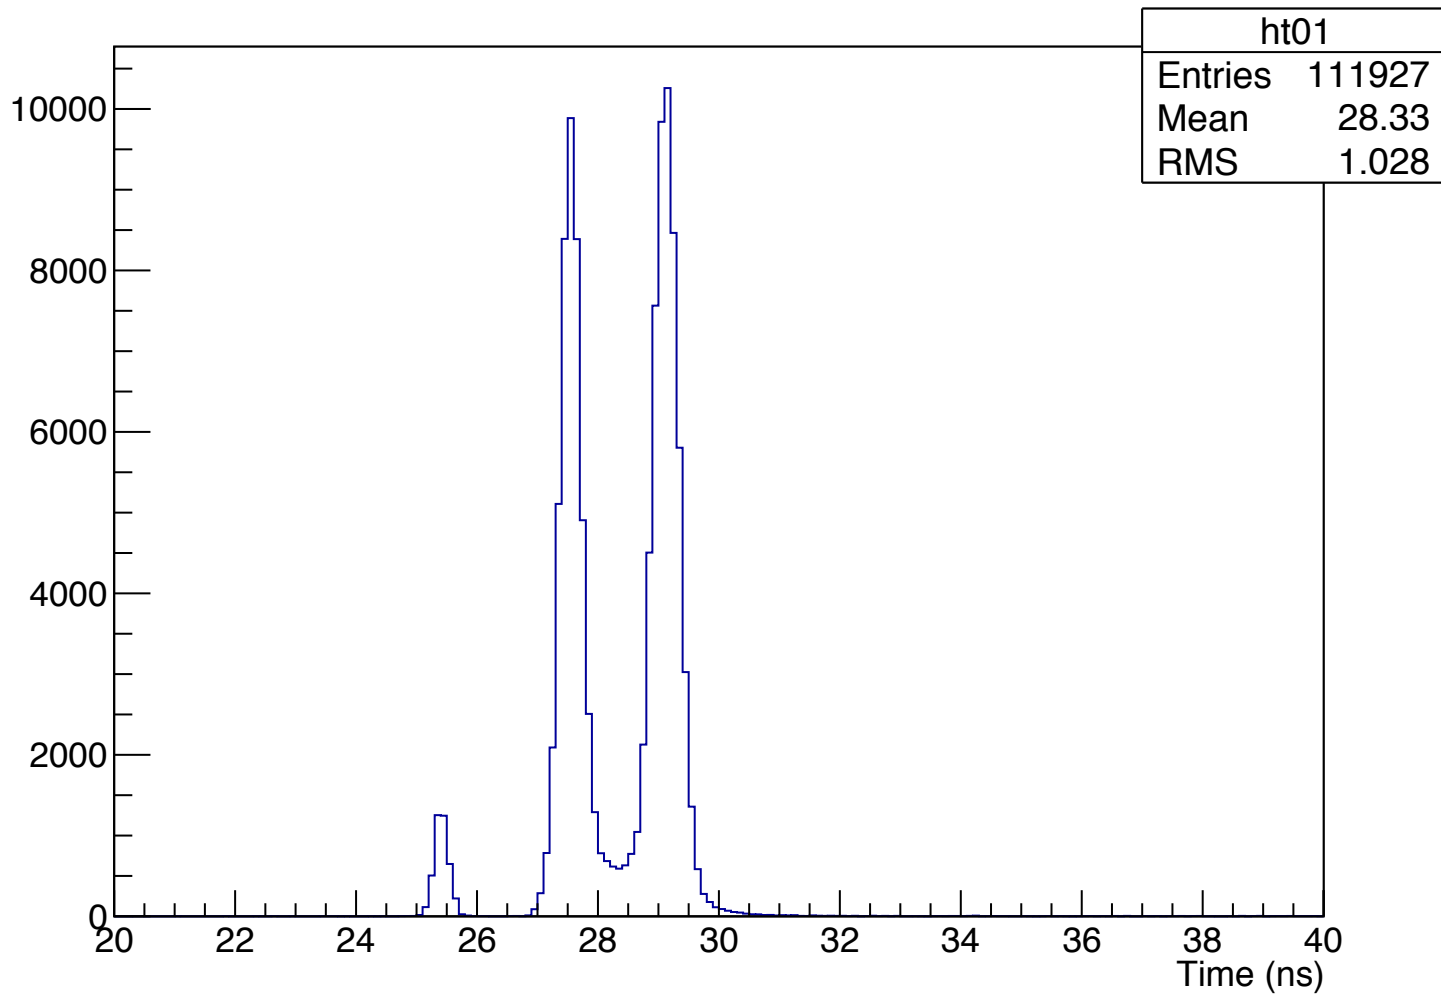

TOF0->1, Run 8748

TOF1->2, Run 8748

TOF0->2, Run 8748

tof1 spacepoints, Run 8748

SlabHits X-view

SlabHits Y-view