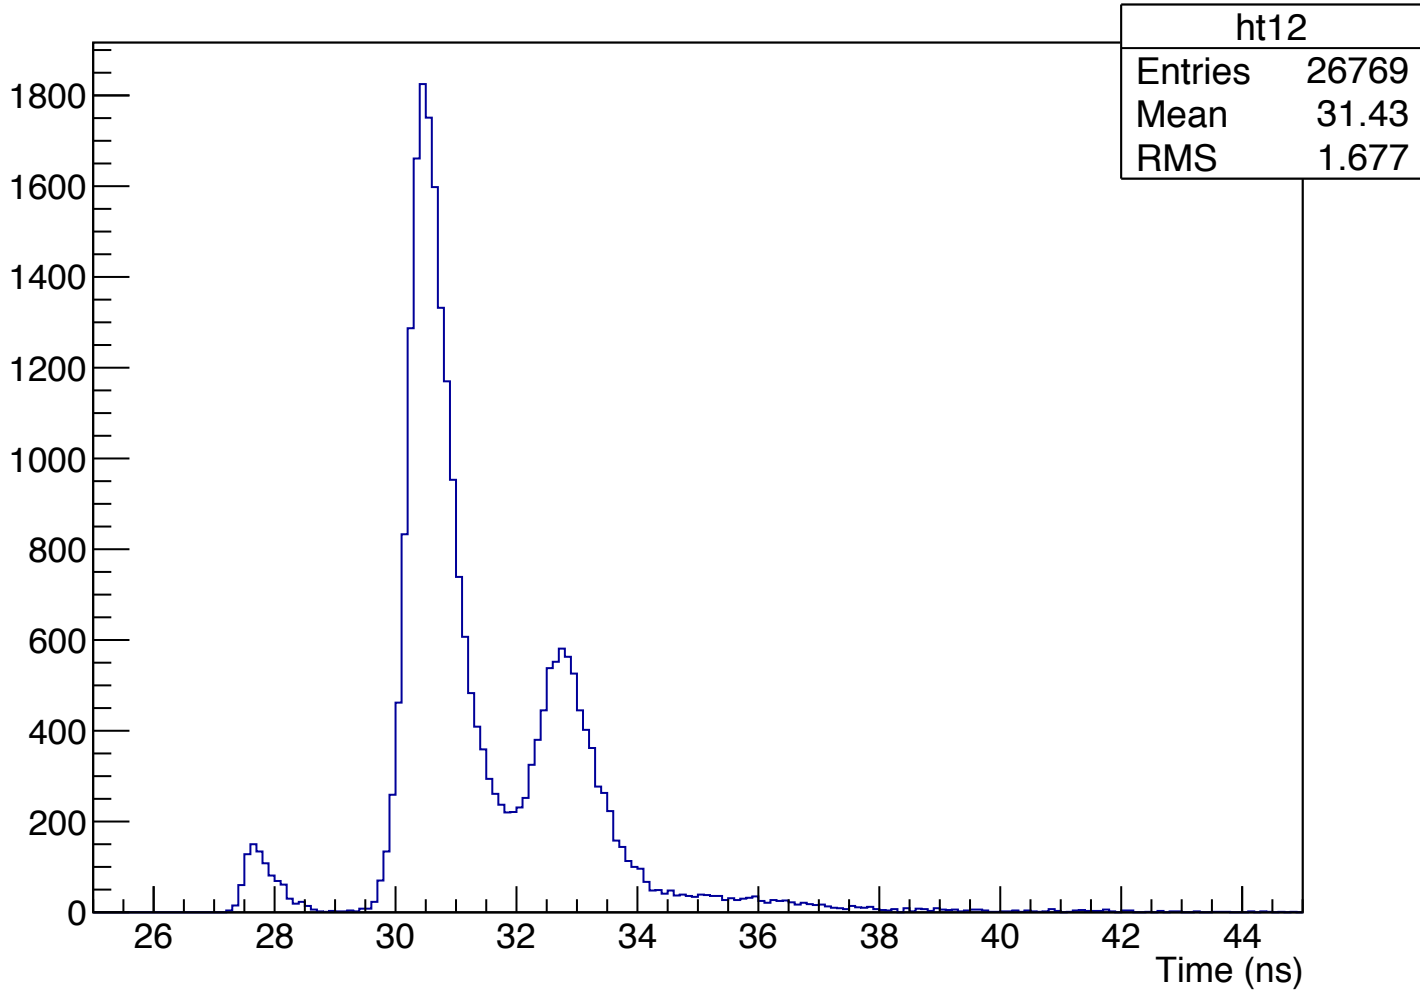

TOF0->1, Run 8748

TOF1->2, Run 8748

TOF0->2, Run 8748

tof1 spacepoints, Run 8748

SlabHits X-view

SlabHits Y-view