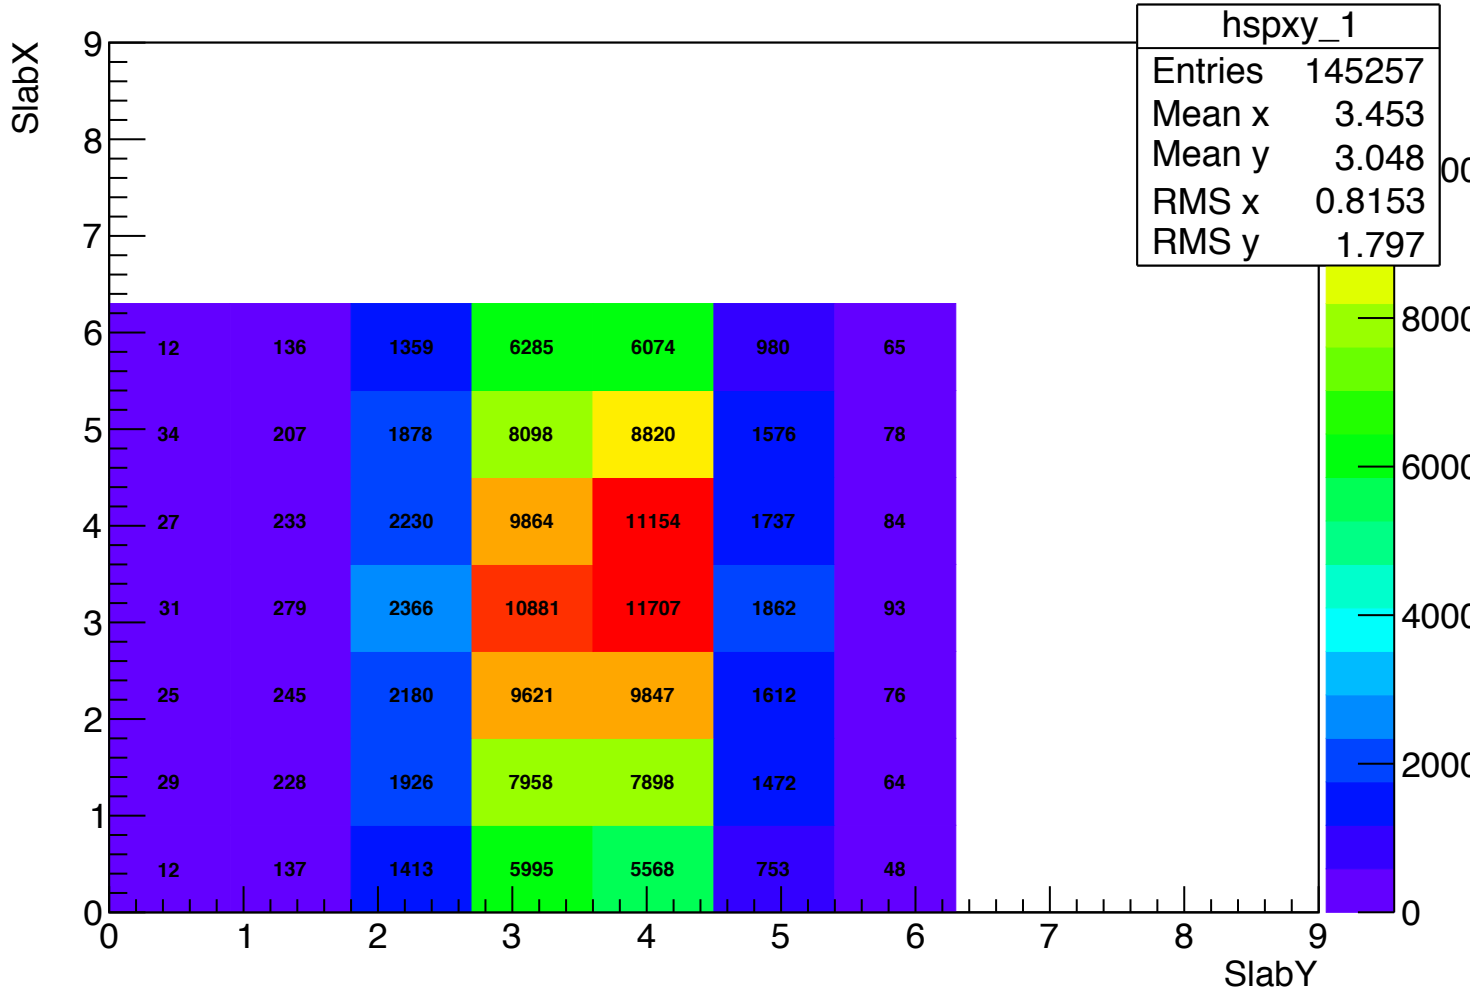

TOF0->1, Run 8748

TOF1->2, Run 8748

TOF0->2, Run 8748

tof1 spacepoints, Run 8748

SlabHits X-view

SlabHits Y-view