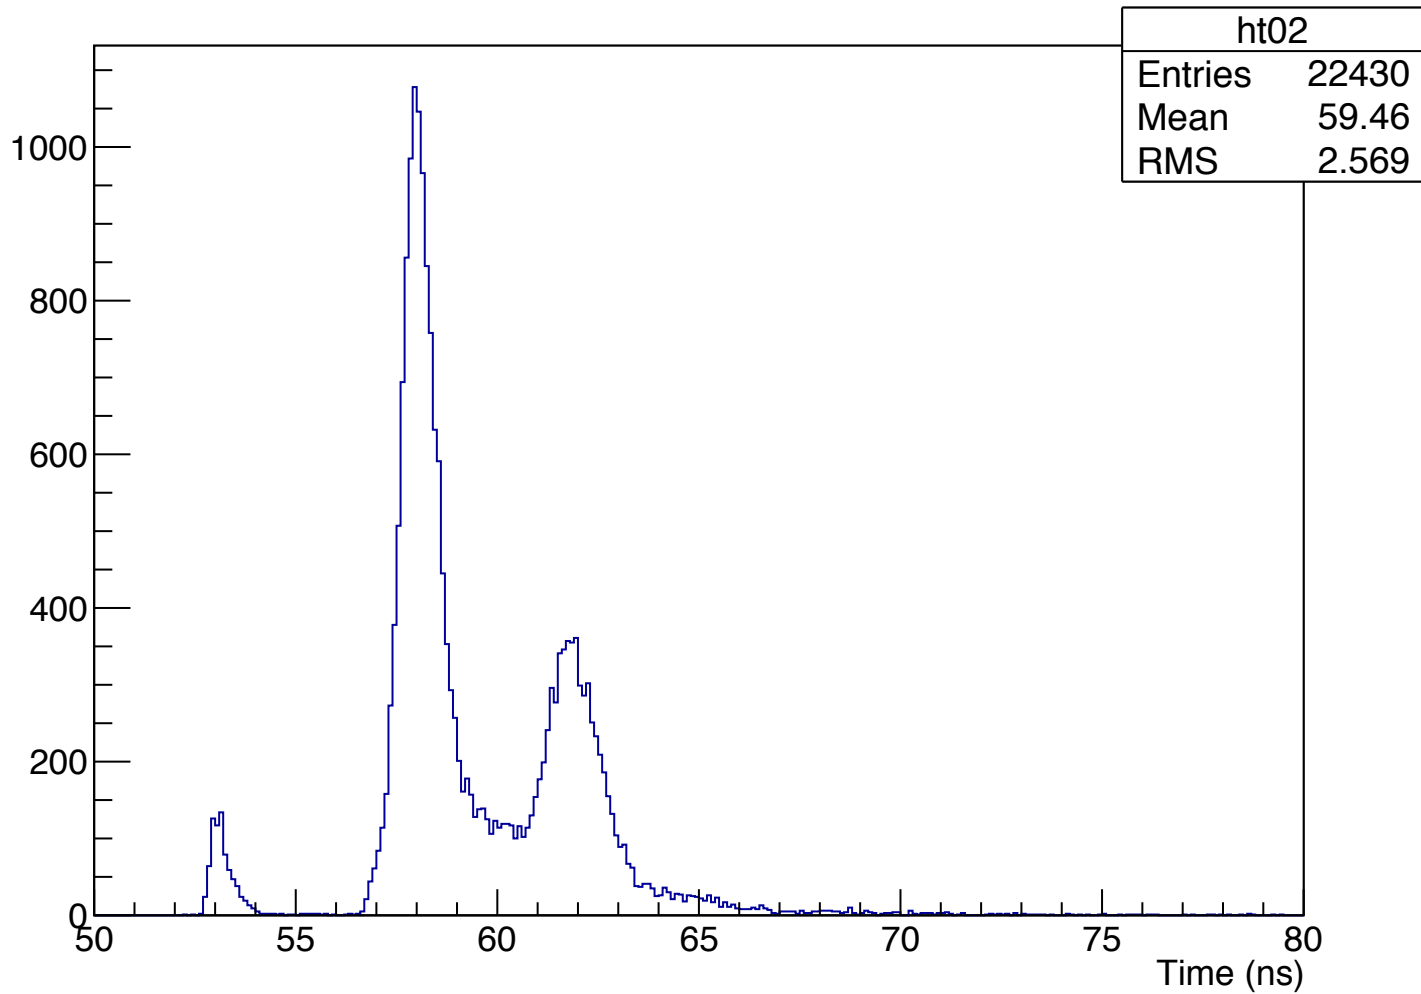

TOF0->1, Run 8748

TOF1->2, Run 8748

TOF0->2, Run 8748

tof1 spacepoints, Run 8748

SlabHits X-view

SlabHits Y-view