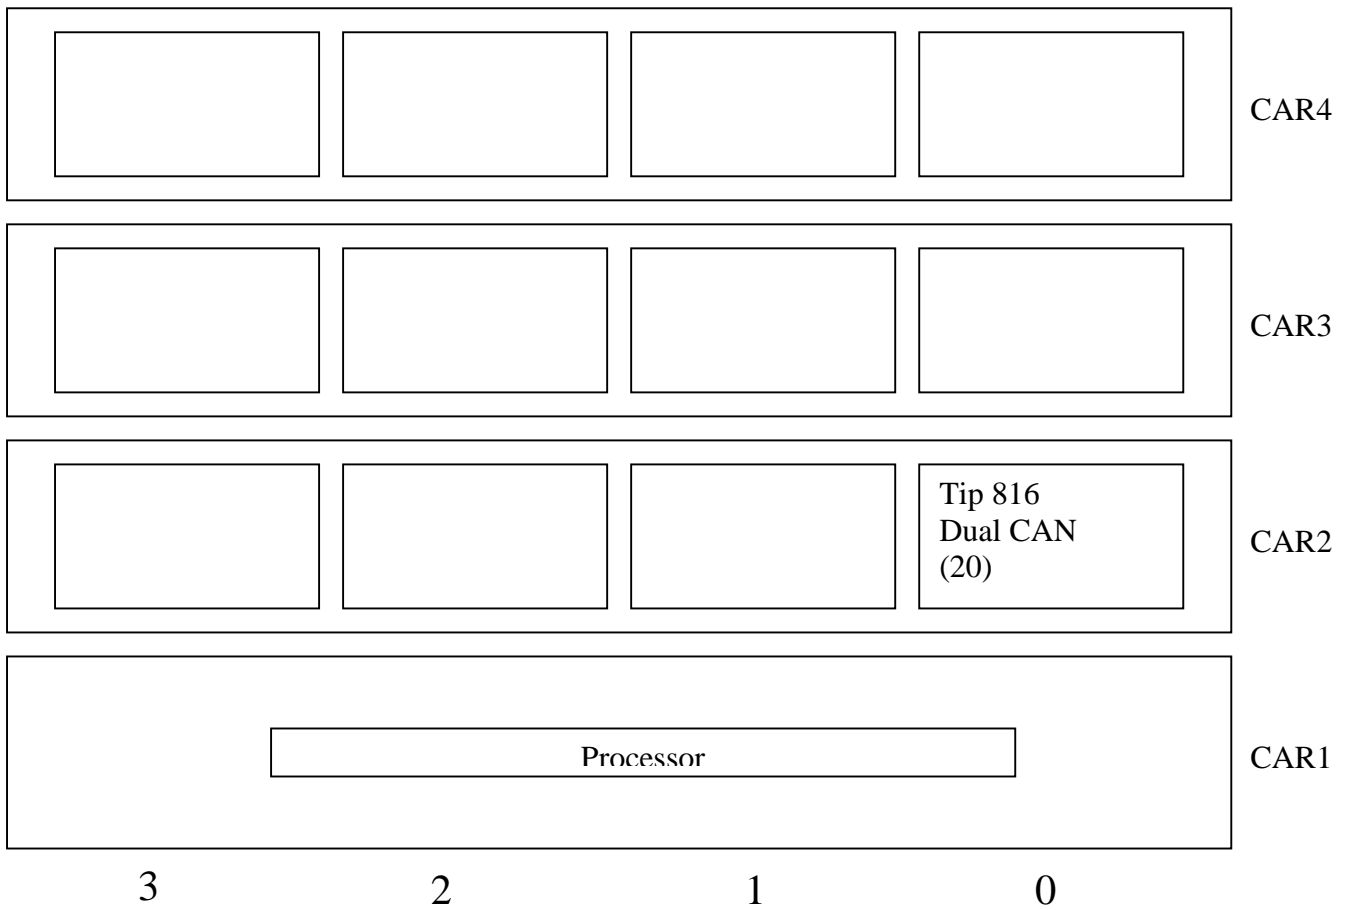

MICE Control Station 8 Hardware Layout

Viewed from the front

Dual transition module (NN) IP Module Number