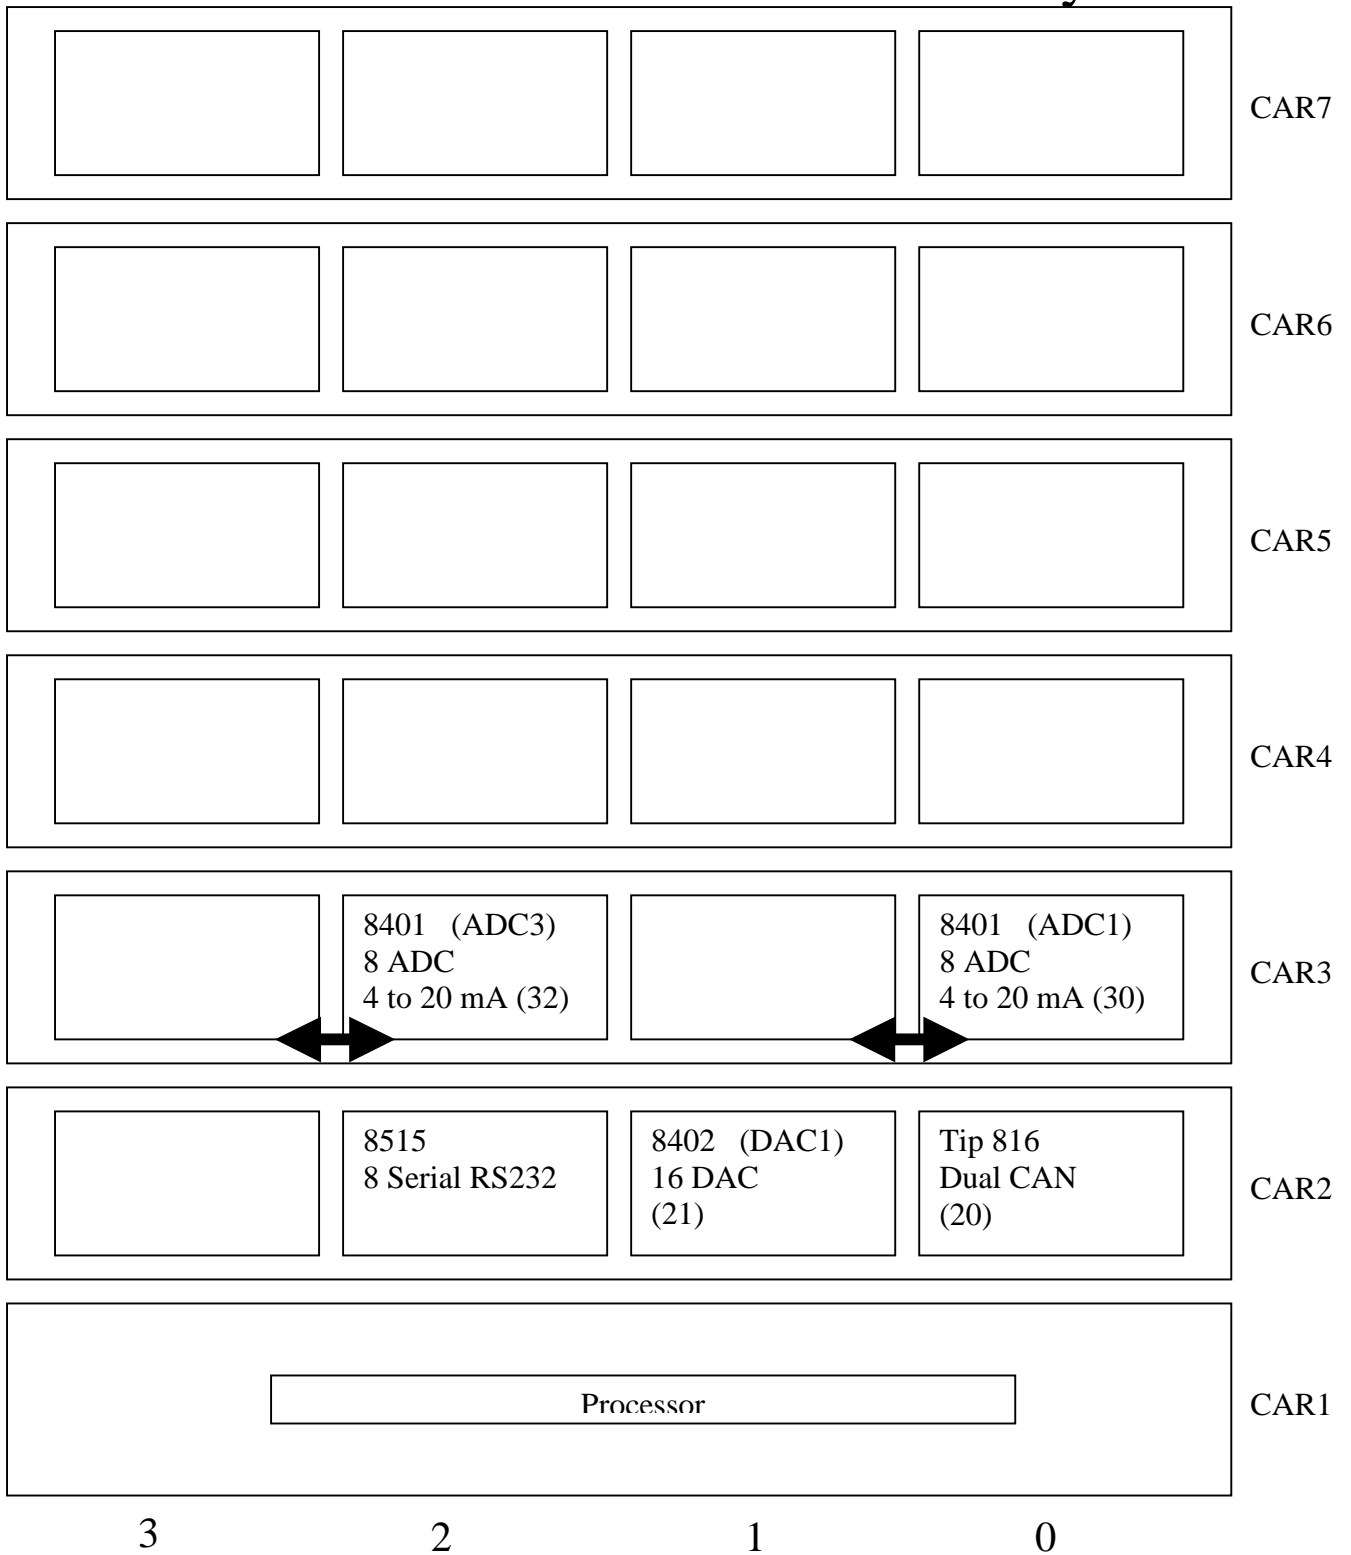

MICE Control Station 3 Hardware Layout

Viewed from the front

Dual transition module (NN) IP Module Number