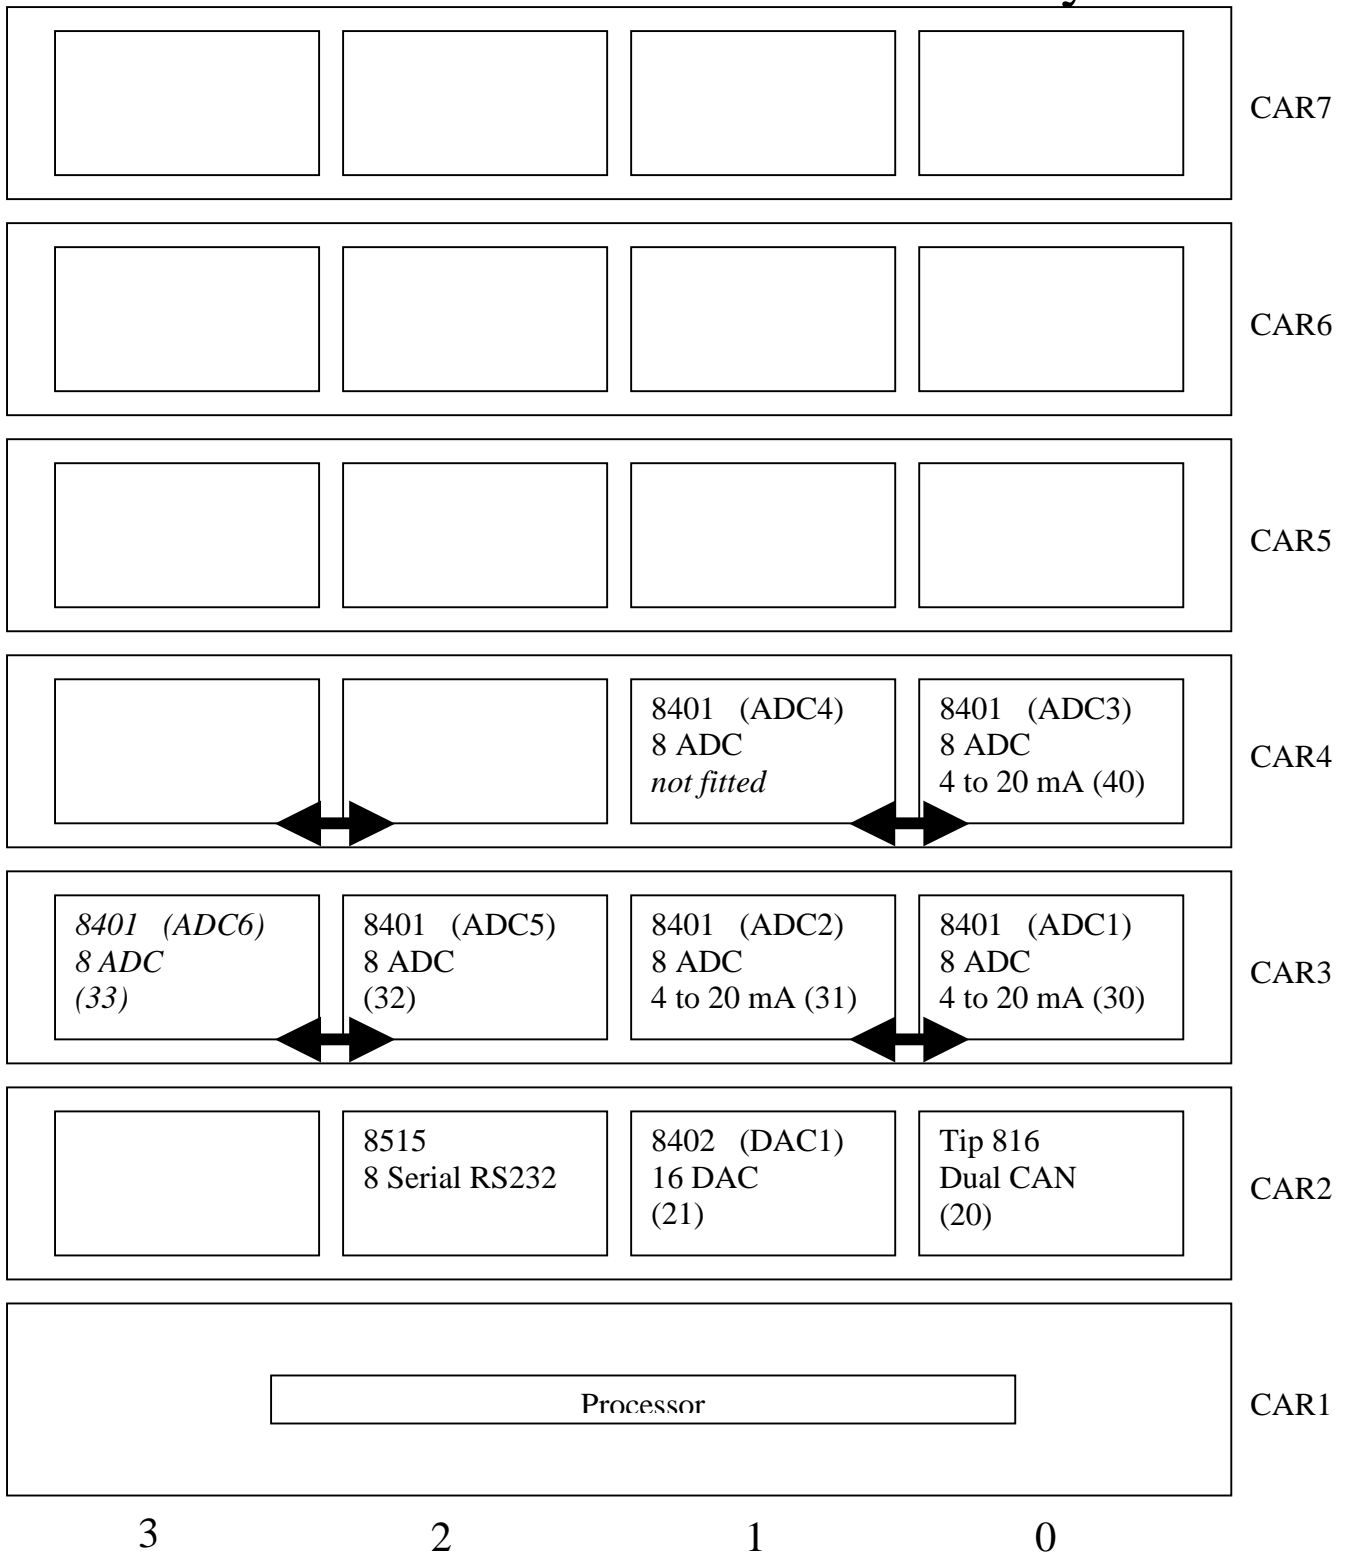

# MICE Control Station 1 Hardware Layout

Viewed from the front

 Dual transition module    (NN) IP Module Number