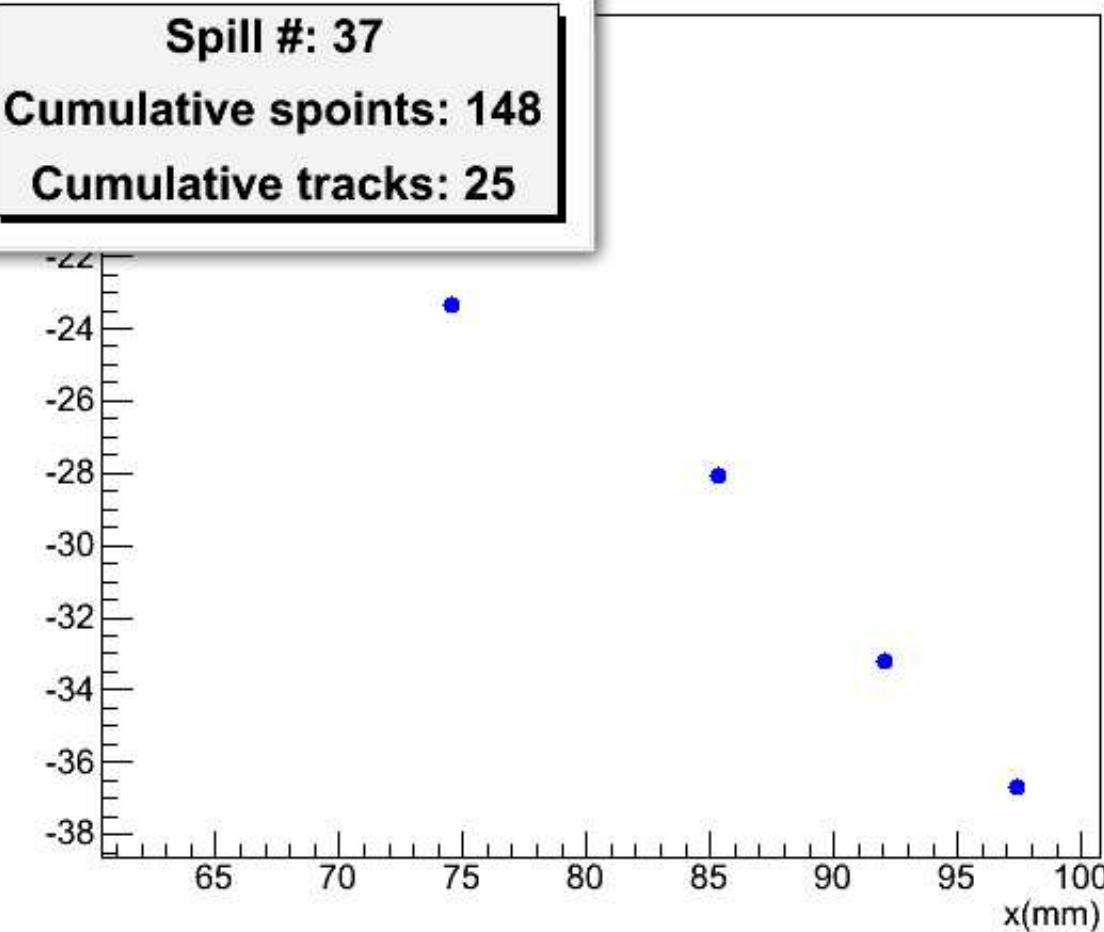

Tracker 1 X-Y Projection

Tracker 1 Z-X Projection

Tracker 1 Z-Y Projection

Tracker 2 X-Y Projection

Tracker 2 Z-X Projection

Tracker 2 Z-Y Projection

**Info Box**

File Edit View Options Tools Help

**Spill #: 37**  
**Cumulative spoins: 148**  
**Cumulative tracks: 25**

dx {station==1}

dx {station==2}

dx {station==3}

dy {station==1}

dy {station==2}

dy {station==3}

dx {station==1}

dx {station==2}

dx {station==3}

dy {station==1}

dy {station==2}

dy {station==3}