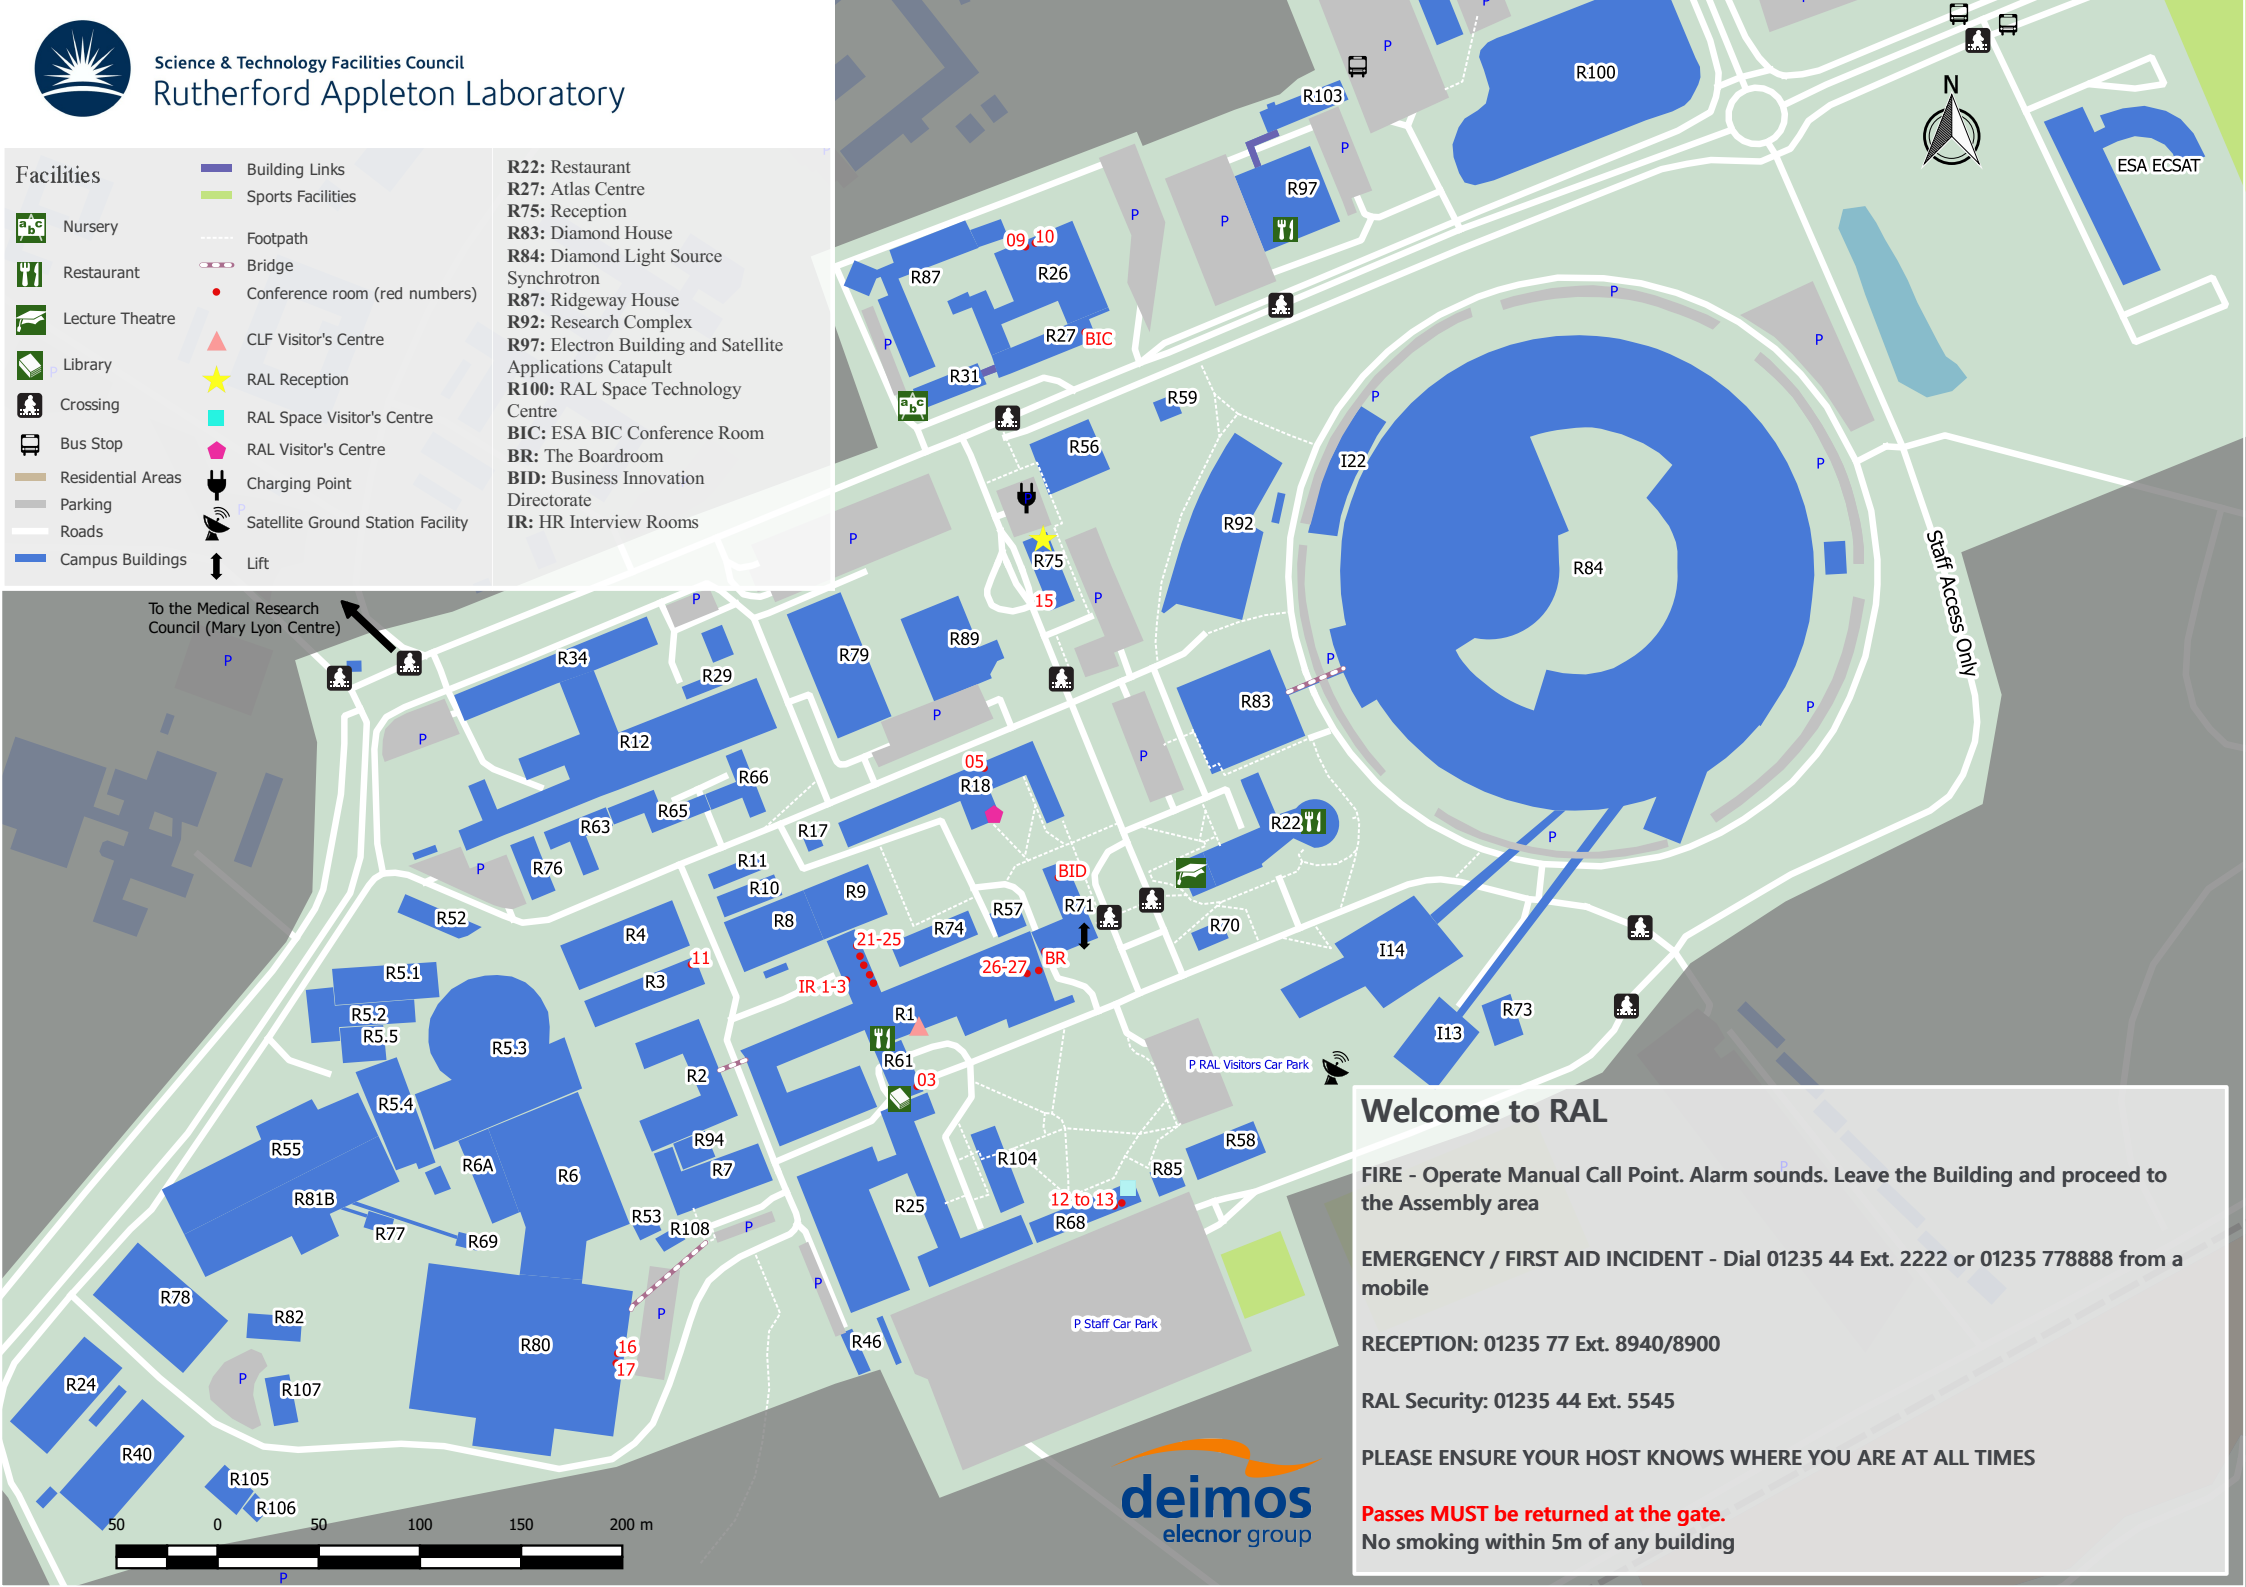

ESA ECSAT

Facilities

- Nursery
- Restaurant
- Lecture Theatre
- Library
- Crossing
- Bus Stop
- Residential Areas
- Parking
- Roads
- Campus Buildings
- Building Links
- Sports Facilities
- Footpath
- Bridge
- Conference room (red numbers)
- CLF Visitor's Centre
- RAL Reception
- RAL Space Visitor's Centre
- RAL Visitor's Centre
- Charging Point
- Satellite Ground Station Facility
- Lift

- R22:** Restaurant
- R27:** Atlas Centre
- R75:** Reception
- R83:** Diamond House
- R84:** Diamond Light Source Synchrotron
- R87:** Ridgeway House
- R92:** Research Complex
- R97:** Electron Building and Satellite Applications Catapult
- R100:** RAL Space Technology Centre
- BIC:** ESA BIC Conference Room
- BR:** The Boardroom
- BID:** Business Innovation Directorate
- IR:** HR Interview Rooms

Welcome to RAL

FIRE - Operate Manual Call Point. Alarm sounds. Leave the Building and proceed to the Assembly area

EMERGENCY / FIRST AID INCIDENT - Dial 01235 44 Ext. 2222 or 01235 778888 from a mobile

RECEPTION: 01235 77 Ext. 8940/8900

RAL Security: 01235 44 Ext. 5545

PLEASE ENSURE YOUR HOST KNOWS WHERE YOU ARE AT ALL TIMES

Passes MUST be returned at the gate.
No smoking within 5m of any building