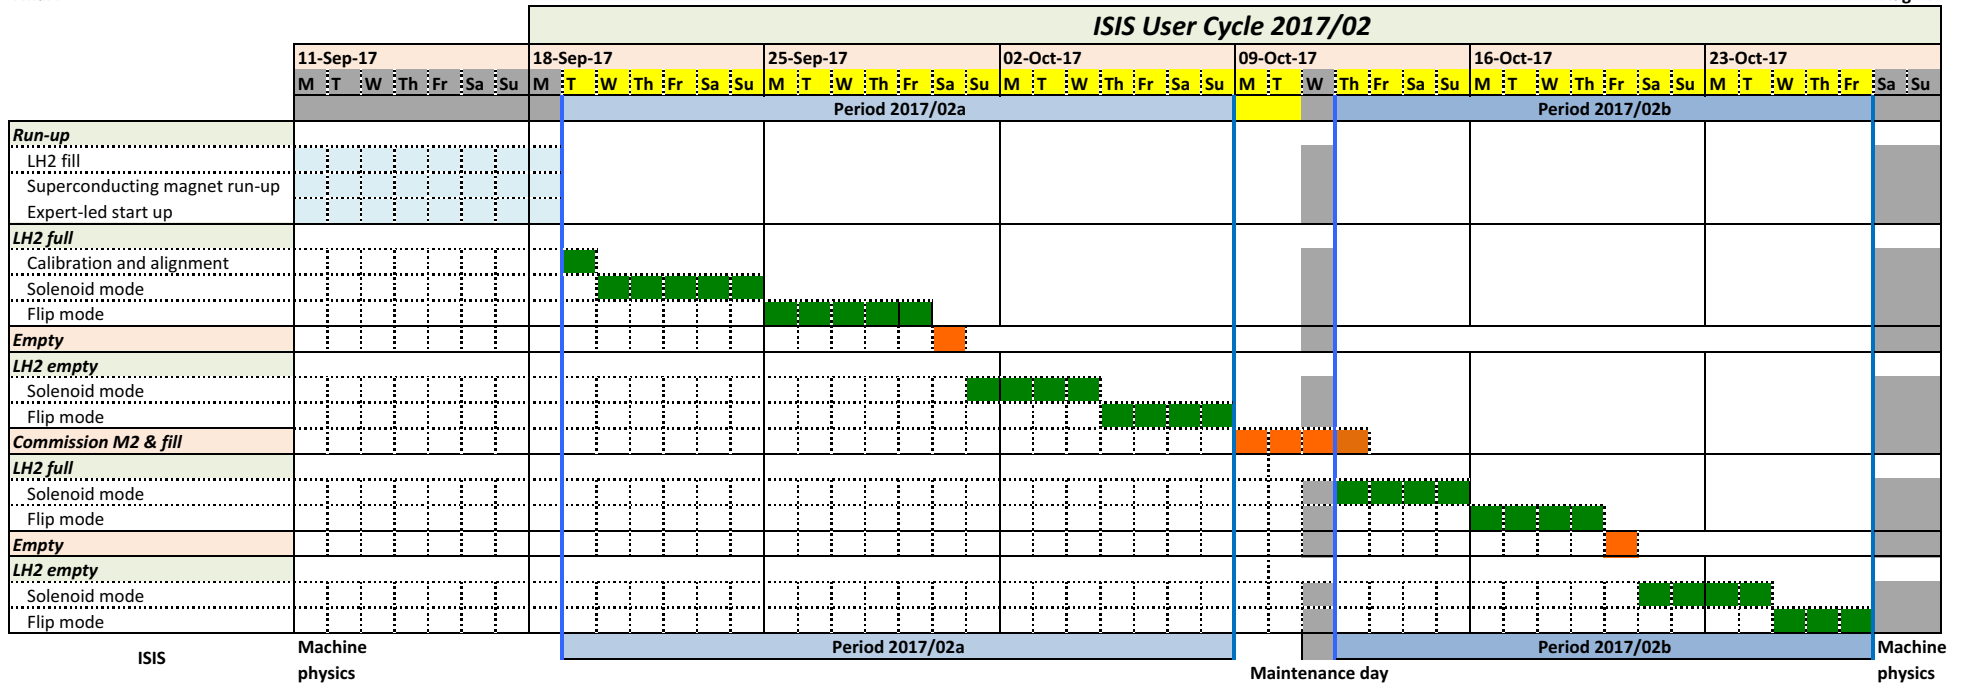

# MICE block-diagram run plan for ISIS User Cycle 2017/02

Final r1

22-Aug-17

Revision history:  
 r1 Updated to reflect arrival date of A. Bross and S. Feher (10Oct17)