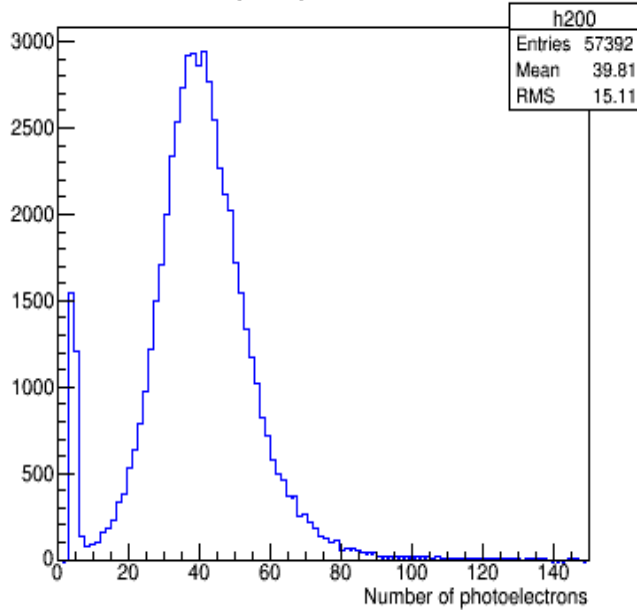

Tracker data Valisity Good MAUS 2.1

Spacepoint NPE

Seed Spacepoint NPE

Spacepoints per Tracker

Spacepoints per Station (Blue=US, Red=DS)

Spacepoints per Station (Blue=US, Red=DS)

Digit Channel Sum TkD