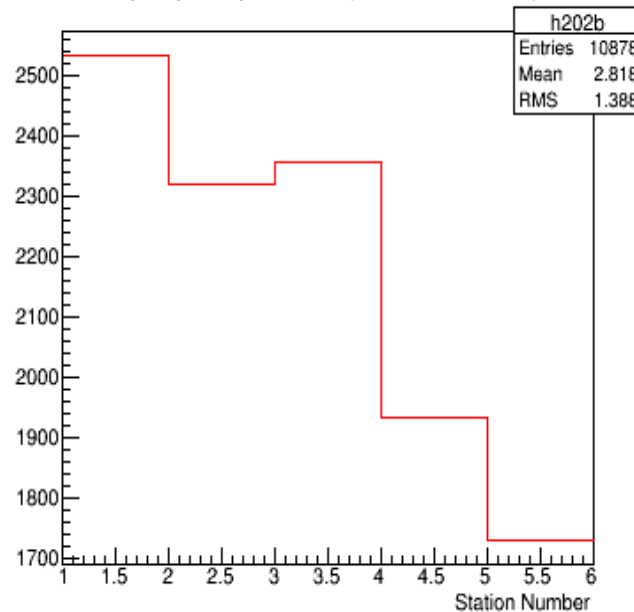

Tracker data Valisity Good MAUS 2.1

Spacepoint NPE

Seed Spacepoint NPE

Spacepoints per Tracker

Spacepoints per Station (Blue=US, Red=DS)

Spacepoints per Station (Blue=US, Red=DS)

Digit Channel Sum TkD